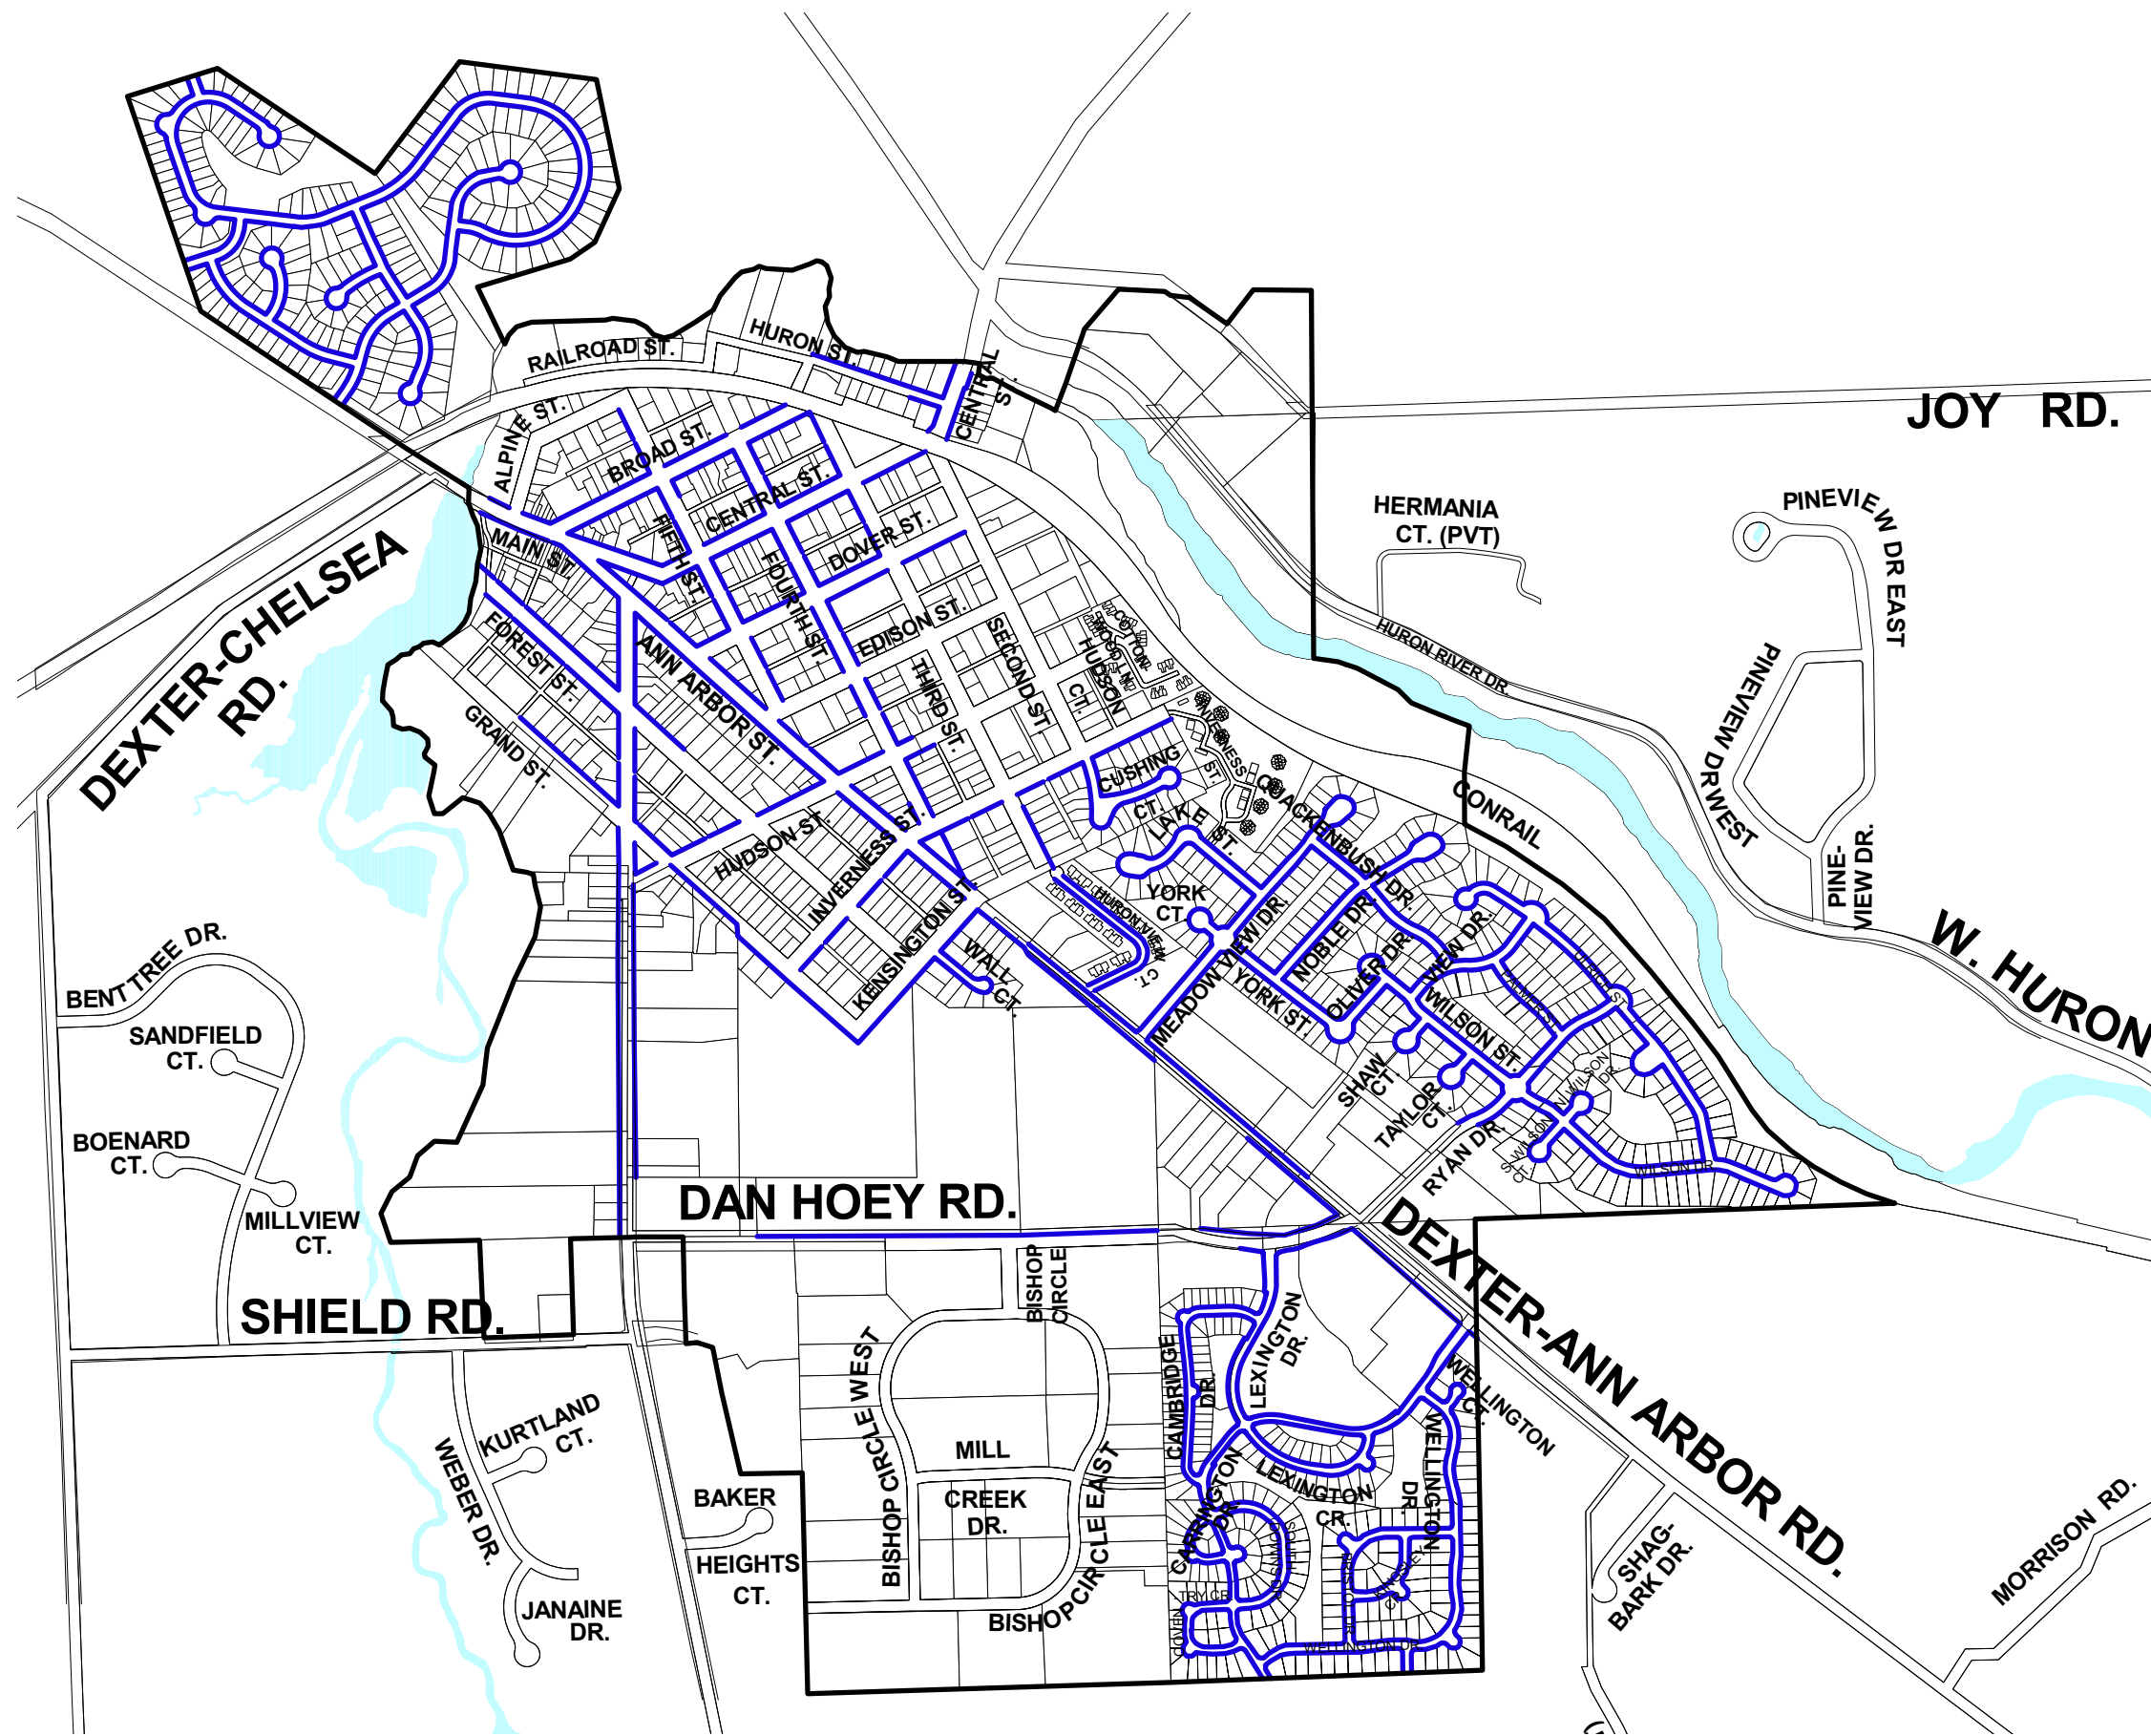

# VILLAGE OF DEXTER

## Pedestrian Pathways

-  Pedestrian Pathway
-  Village Boundary

MAP 2

Carlisle/Wortman Associates, Inc.  
Community Planners & Landscape Architects  
Plot Generation : 2/21/05