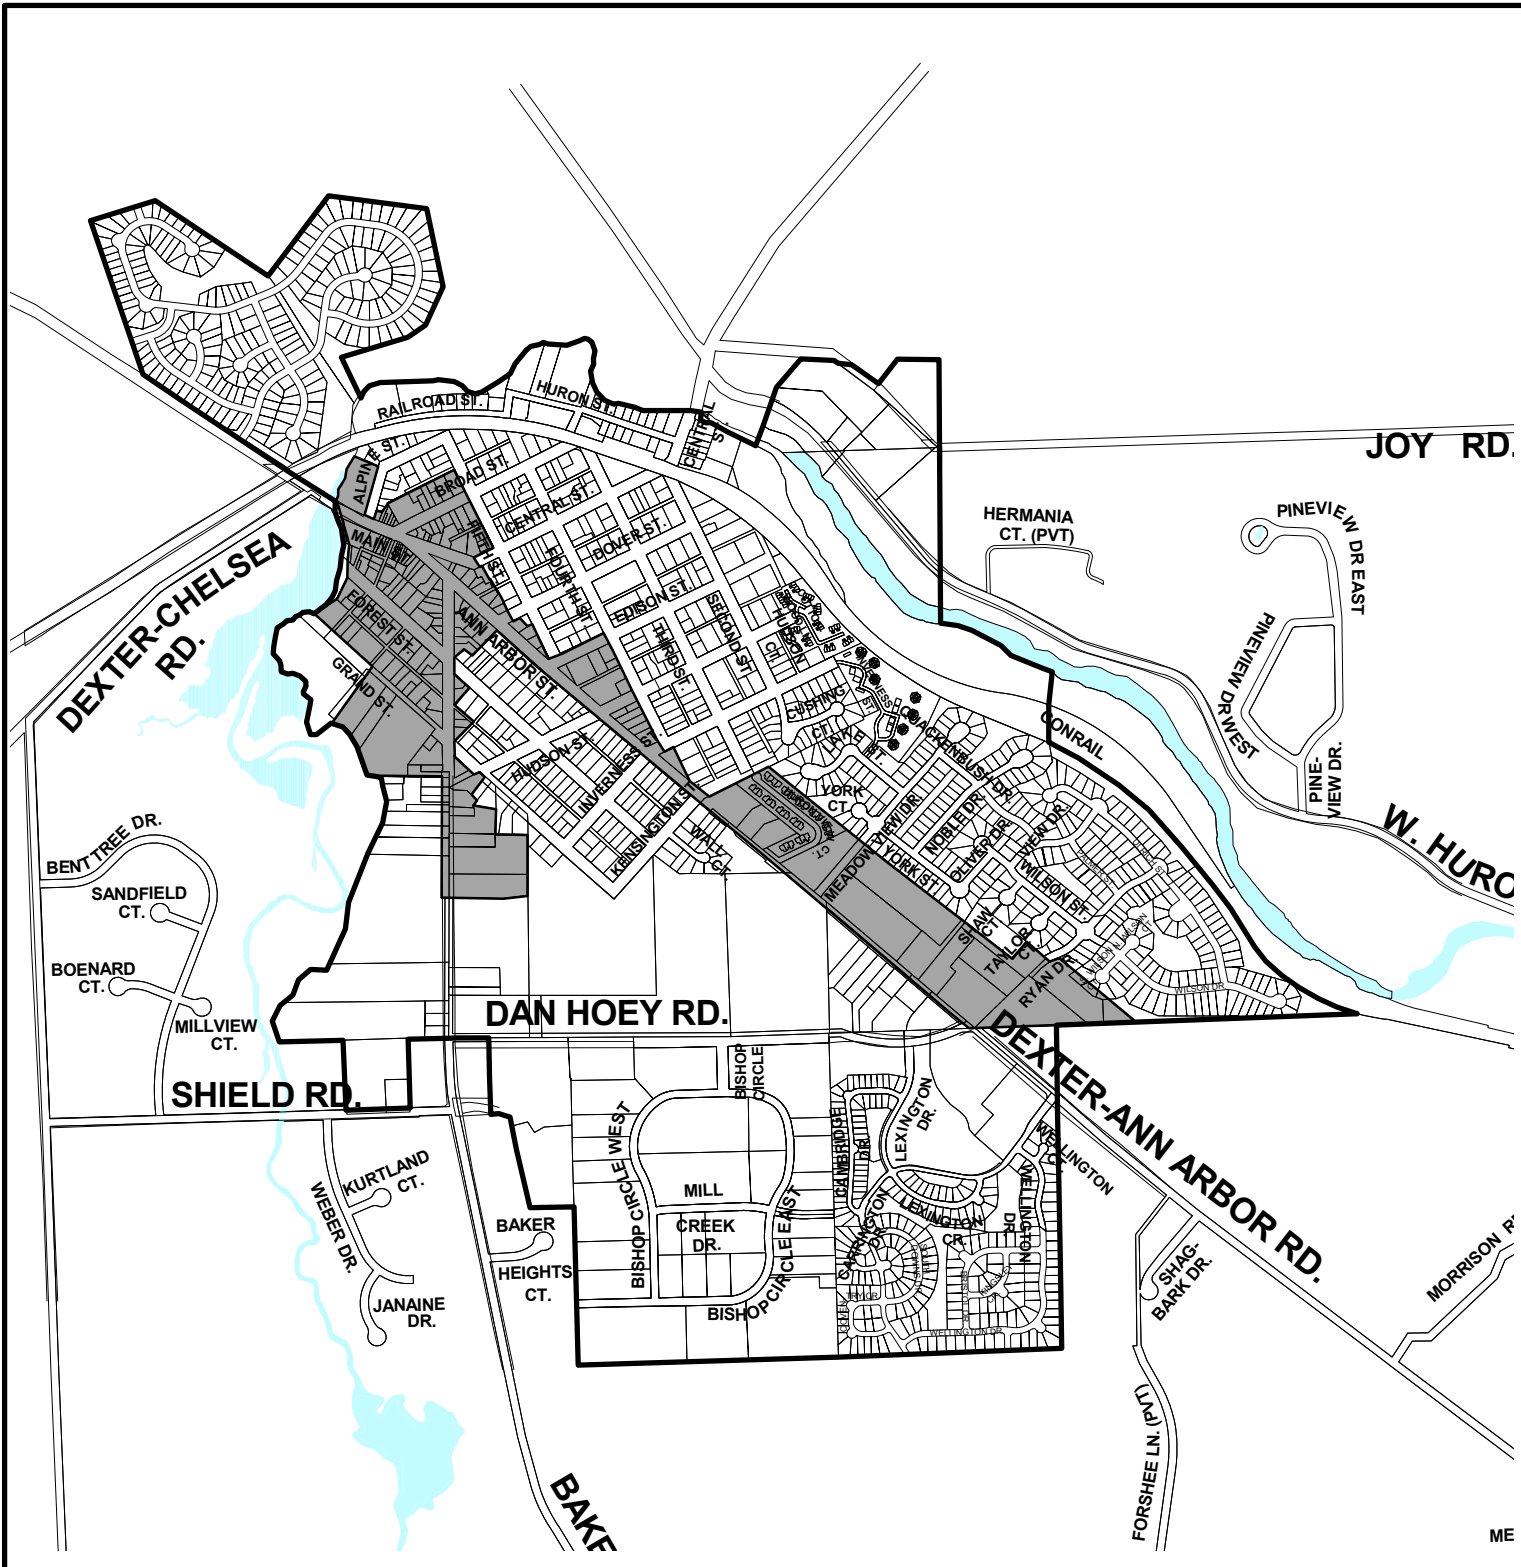

VILLAGE OF DEXTER

Downtown District Authority

-  DDA Boundary
-  Village Boundary

MAP 5

Carlisle/Wortman Associates, Inc.
Community Planners & Landscape Architects
Plot Generation: 2/21/05

ME