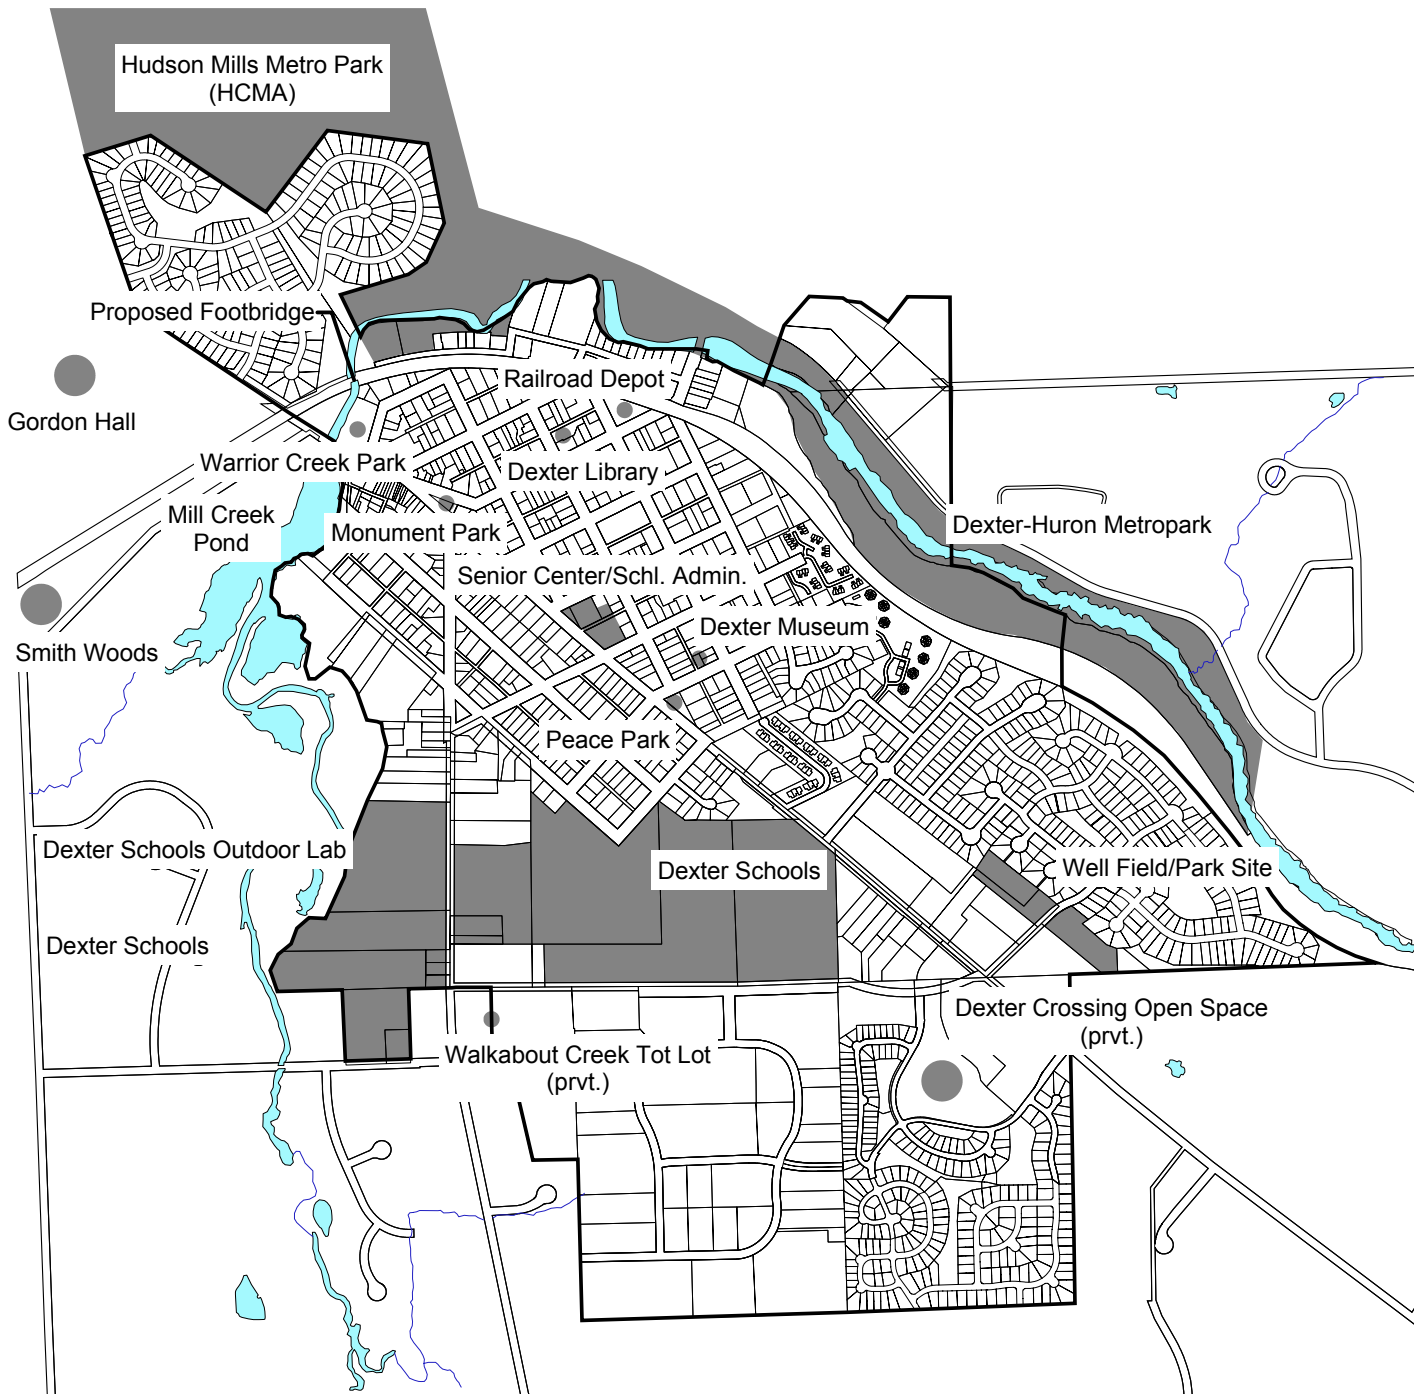

VILLAGE of DEXTER

PARKS AND RECREATION FACILITIES

— Village Boundary

MAP 7

PLOT GENERATION DATE : 2/21/05